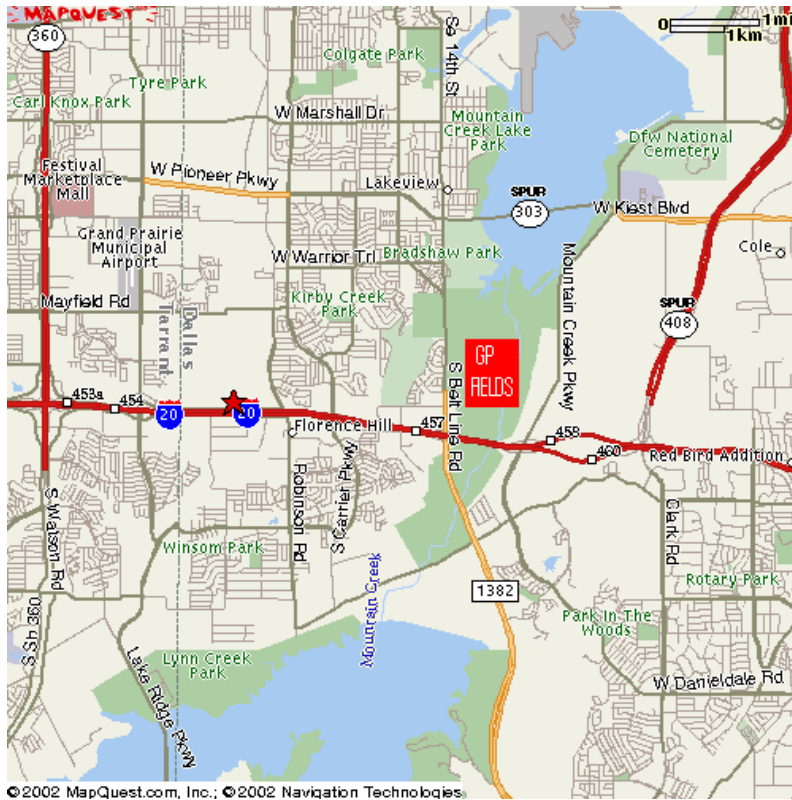

MOUNTAIN CREEK SOCCER COMPLEX – GRAND PRAIRIE

FIELD LOCATION MAP